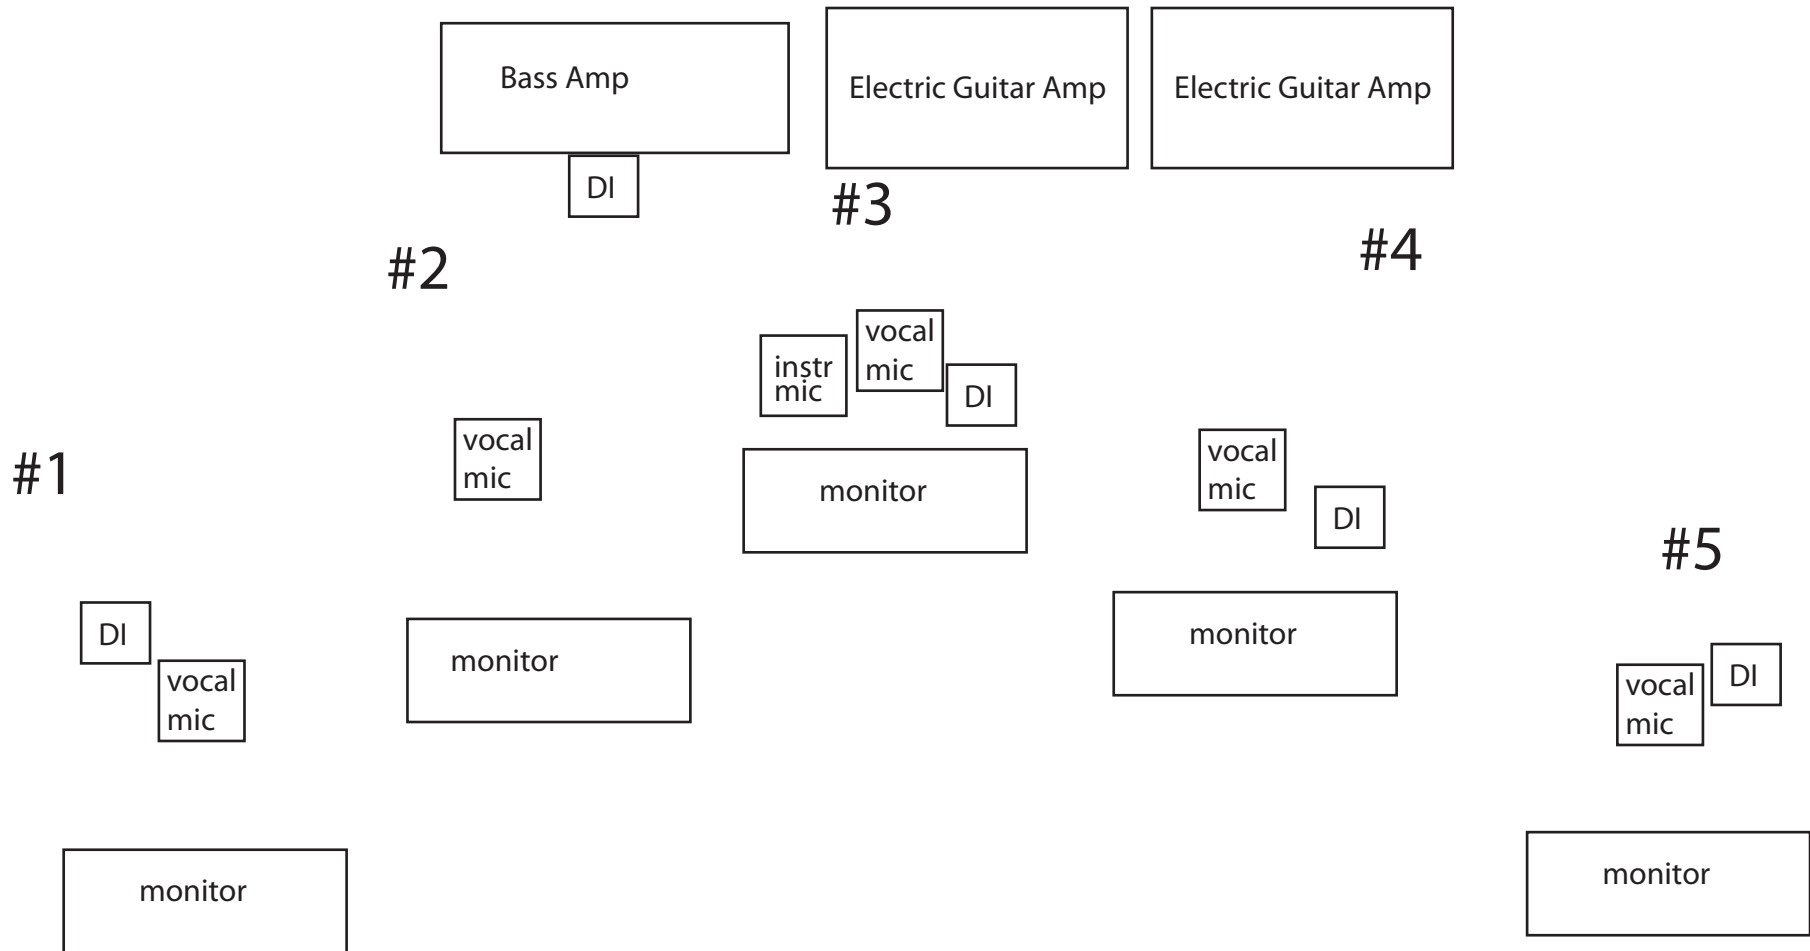

ROXIE WATSON STAGE PLOT

#1 - mandolin, vocal

#2 - bass, vocal

#3 - acoustic guitar, vocal, button accordion, harmonica, lap steel

#4 - acoustic guitar, vocal, electric guitar

#5 - banjo, vocal